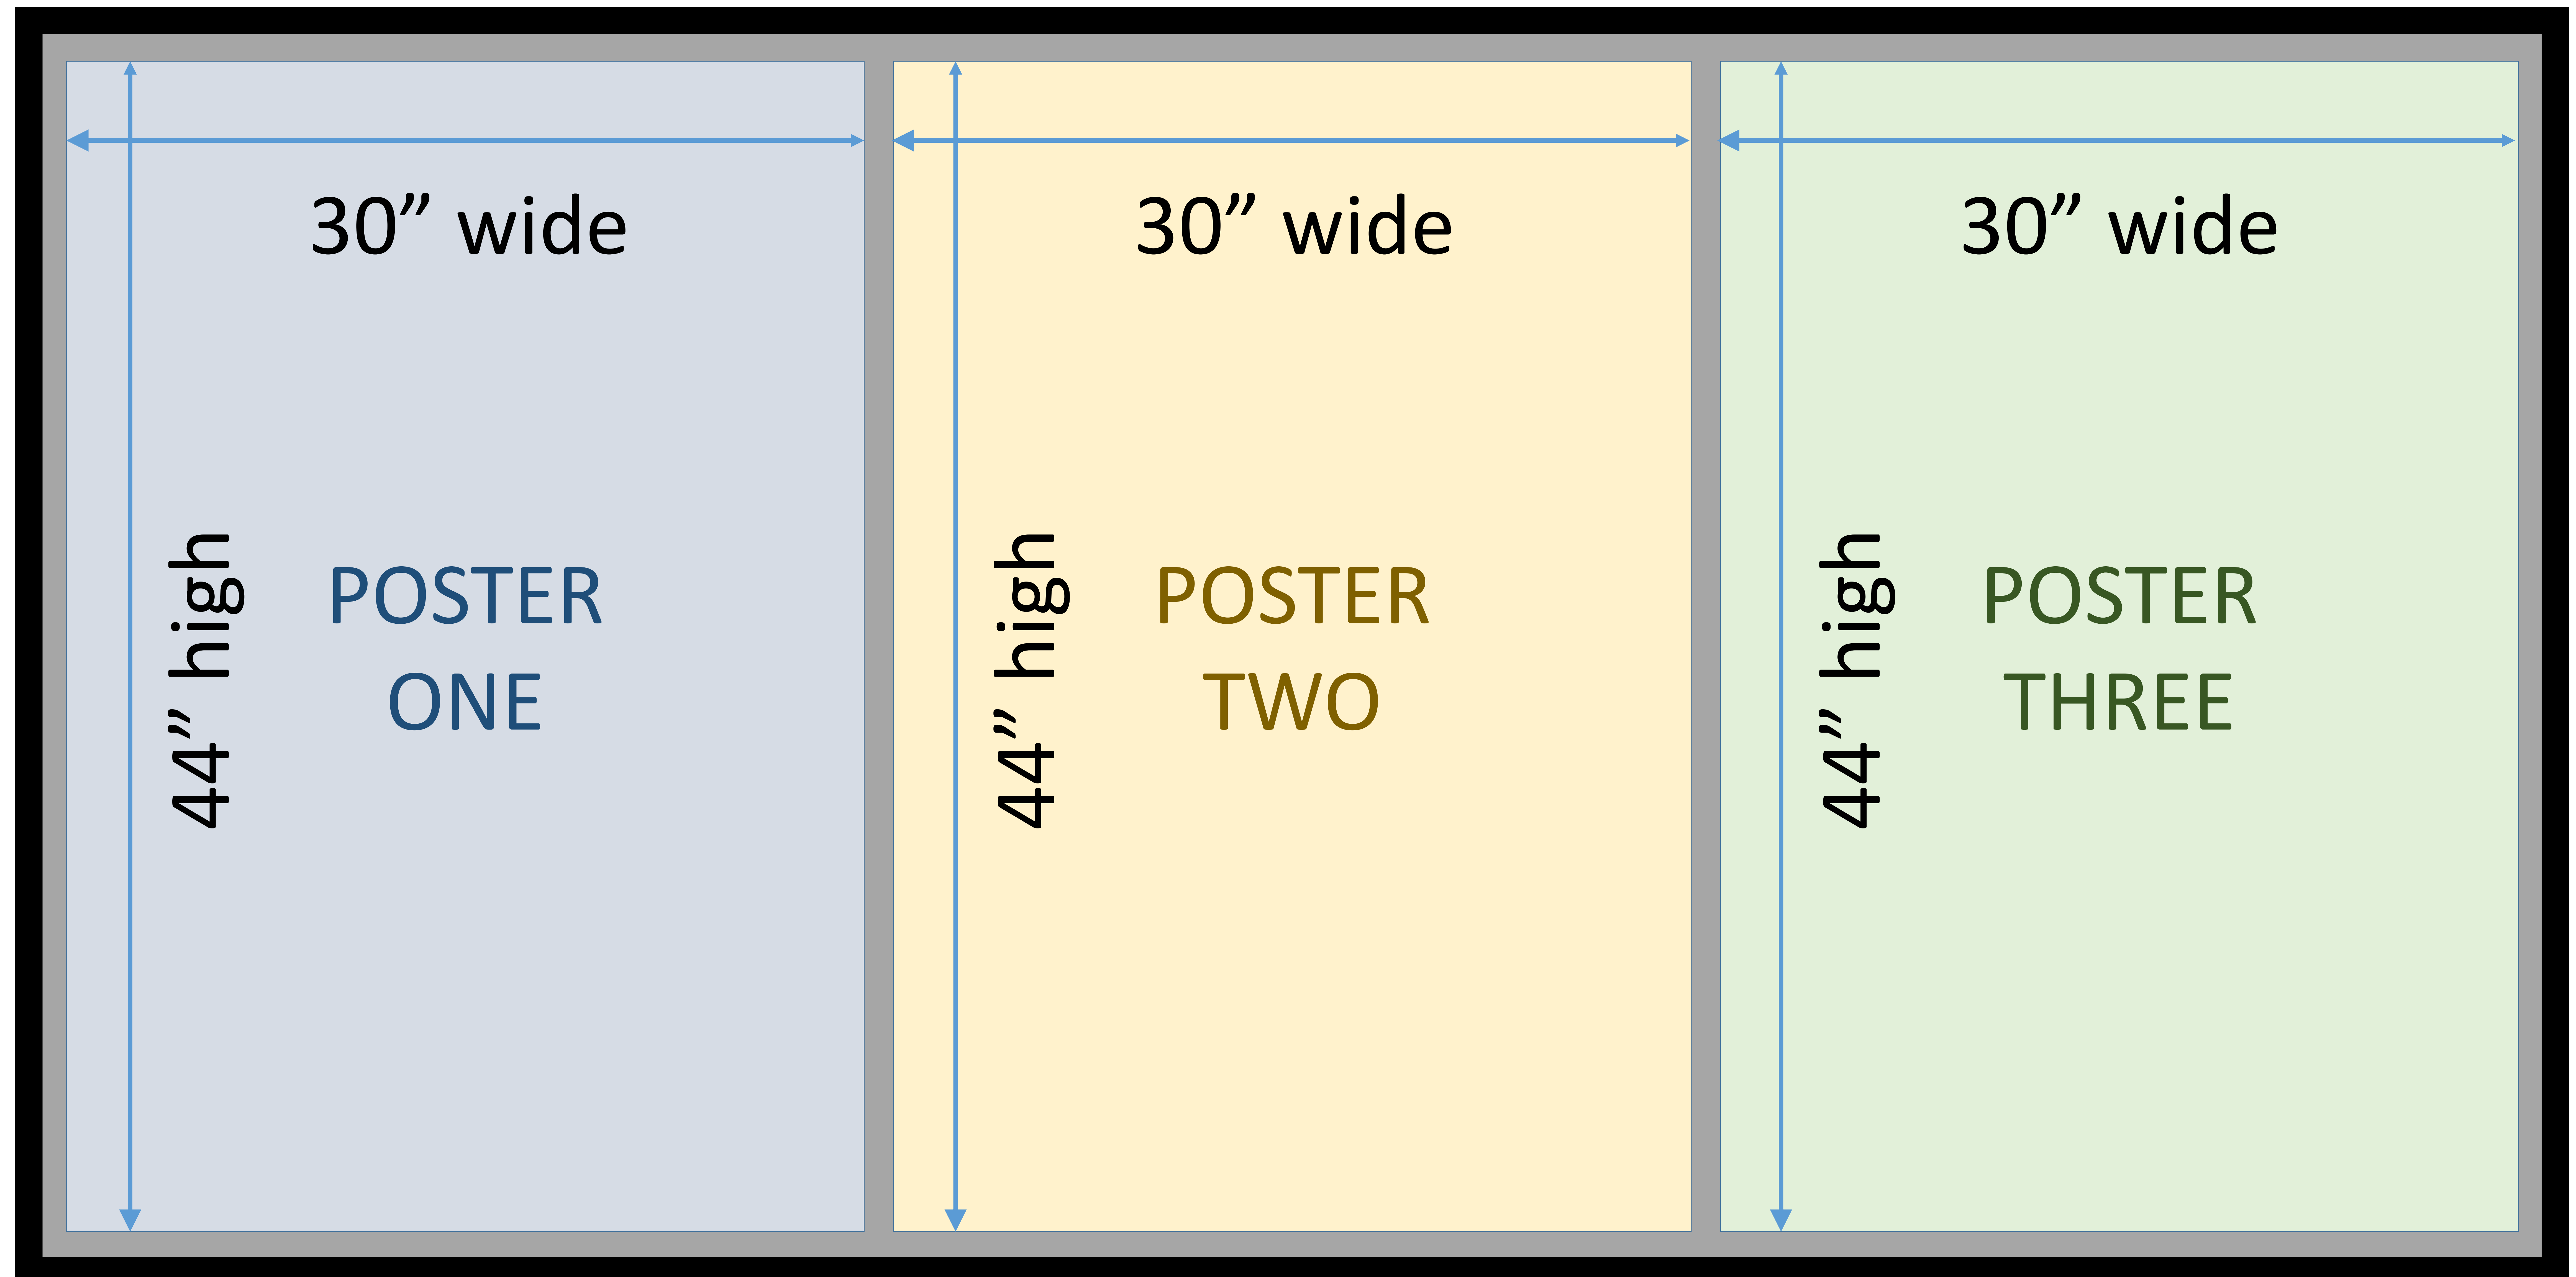

IMPORTANT! Posters will have a reduced size for COSM 2017.

44" high by 30" wide

This applies to all societies and both sessions.

There will be three posters on each board.

Please make sure that your poster is set up for a **vertical** format.

The metric equivalents are 1118mm high by 762mm wide.